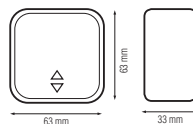

HOROZ[®] ELECTRIC

Experience in **Lighting**

EVA SERIES – SWITCH

ONE WAY SWITCH

112 001 0001

TWO WAY SWITCH

112 001 0002

2-GANG ONE WAY SWITCH

112 001 0003

ONE WAY SWITCH (PUSH BUTTON)

112 001 0004

ONE WAY SWITCH ILLUMINATED

112 002 0001

2-GANG ONE WAY SWITCH ILLUMINATED

112 002 0002

Technical Data