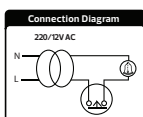

HOROZ[®] ELECTRIC

Experience in **Lighting**

EVA SERIES – SWITCH

ONE WAY SWITCH

112 001 0001

TWO WAY SWITCH

112 001 0002

2-GANG ONE WAY SWITCH

112 001 0003

ONE WAY SWITCH (PUSH BUTTON)

112 001 0004

ONE WAY SWITCH ILLUMINATED

112 002 0001

2-GANG ONE WAY SWITCH ILLUMINATED

112 002 0002

Technical Data