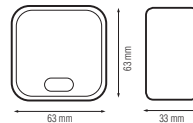

112 001 0003

ONE WAY SWITCH (PUSH BUTTON)

112 001 0004

ONE WAY SWITCH ILLUMINATED

112 002 0001

2-GANG ONE WAY SWITCH ILLUMINATED

112 002 0002

Technical Data