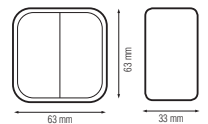

HOROZ[®] ELECTRIC

Experience in **Lighting**

EVA SERIES – SWITCH

ONE WAY SWITCH

112 001 0001

TWO WAY SWITCH

112 001 0002

2-GANG ONE WAY SWITCH

112 001 0003

ONE WAY SWITCH (PUSH BUTTON)

112 001 0004

ONE WAY SWITCH ILLUMINATED

112 002 0001

2-GANG ONE WAY SWITCH ILLUMINATED

112 002 0002

Technical Data