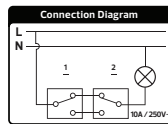

HOROZ[®] ELECTRIC

Experience in **Lighting**

EVA SERIES – SWITCH

ONE WAY SWITCH

112 001 0001

TWO WAY SWITCH

112 001 0002

2-GANG ONE WAY SWITCH

112 001 0003

ONE WAY SWITCH (PUSH BUTTON)

112 001 0004

ONE WAY SWITCH ILLUMINATED

112 002 0001

2-GANG ONE WAY SWITCH ILLUMINATED

112 002 0002

Technical Data