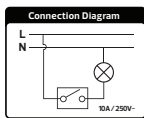

HOROZ[®] ELECTRIC

Experience in **Lighting**

EVA SERIES – SWITCH

ONE WAY SWITCH

112 001 0001

TWO WAY SWITCH

112 001 0002

2-GANG ONE WAY SWITCH

112 001 0003

ONE WAY SWITCH (PUSH BUTTON)

112 001 0004

ONE WAY SWITCH ILLUMINATED

112 002 0001

2-GANG ONE WAY SWITCH ILLUMINATED

112 002 0002

Technical Data