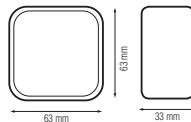

HOROZ[®] ELECTRIC

Experience in **Lighting**

EVA SERIES – SWITCH

ONE WAY SWITCH

112 001 0001

TWO WAY SWITCH

112 001 0002

2-GANG ONE WAY SWITCH

112 001 0003

ONE WAY SWITCH (PUSH BUTTON)

112 001 0004

ONE WAY SWITCH ILLUMINATED

112 002 0001

2-GANG ONE WAY SWITCH ILLUMINATED

112 002 0002

Technical Data