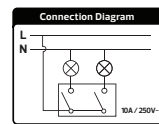

HOROZ[®] ELECTRIC

Experience in **Lighting**

EVA SERIES – SWITCH

ONE WAY SWITCH

112 001 0001

TWO WAY SWITCH

112 001 0002

2-GANG ONE WAY SWITCH

112 001 0003

ONE WAY SWITCH (PUSH BUTTON)

112 001 0004

ONE WAY SWITCH ILLUMINATED

112 002 0001

2-GANG ONE WAY SWITCH ILLUMINATED

112 002 0002

Technical Data