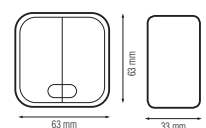

112 001 0003

ONE WAY SWITCH (PUSH BUTTON)

112 001 0004

ONE WAY SWITCH ILLUMINATED

112 002 0001

2-GANG ONE WAY SWITCH ILLUMINATED

112 002 0002

Technical Data