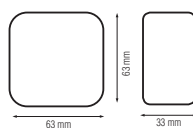

112 001 0003

ONE WAY SWITCH (PUSH BUTTON)

112 001 0004

ONE WAY SWITCH ILLUMINATED

112 002 0001

2-GANG ONE WAY SWITCH ILLUMINATED

112 002 0002

Technical Data